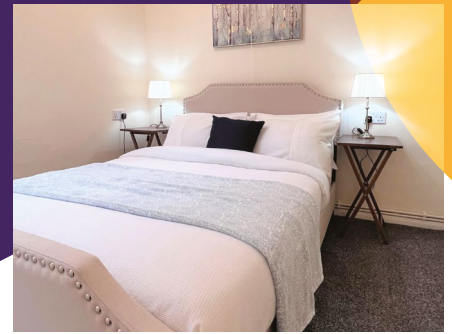

# Are you looking for Retirement Living accommodation?

Platform Housing Group offer homes to rent across Derbyshire Dales and are proud to be one of the largest housing associations in the Midlands.

There are currently immediately available homes to rent at the following locations: